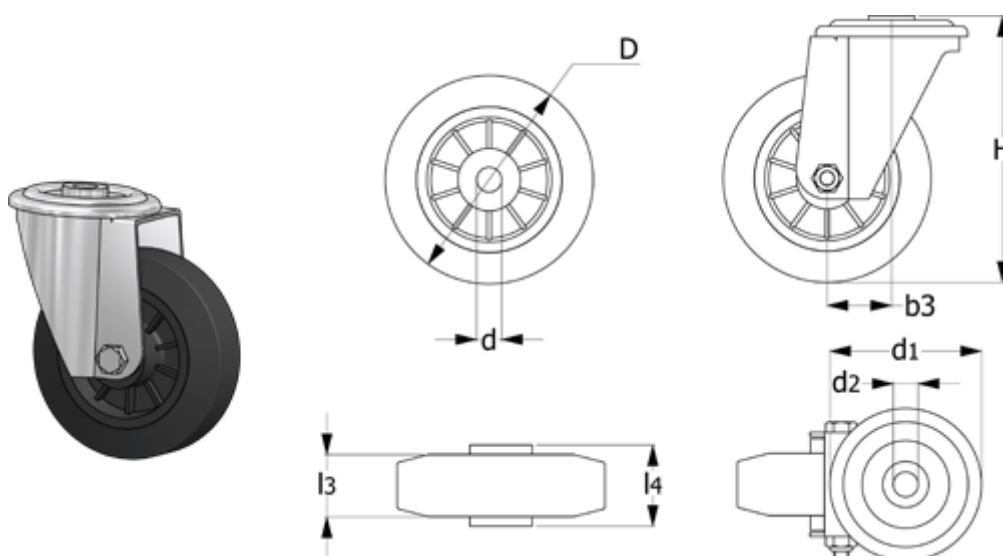

Article number: 2314449721

Description: E+G rubber wheel 449721  
RE.E2-200-FBL turning plate u/bremse

## Measures

b3	= 56	H	= 236
Code	= 449721	l3	= 50
d	= 20	l4	= 59
D	= 200	Rolling resistance (N)	= 1400
d1	= 120	Type	= RE.E2-200-FBL
d2	= 20		
Dynamic load (N)	= 2250		
g	= 2620		